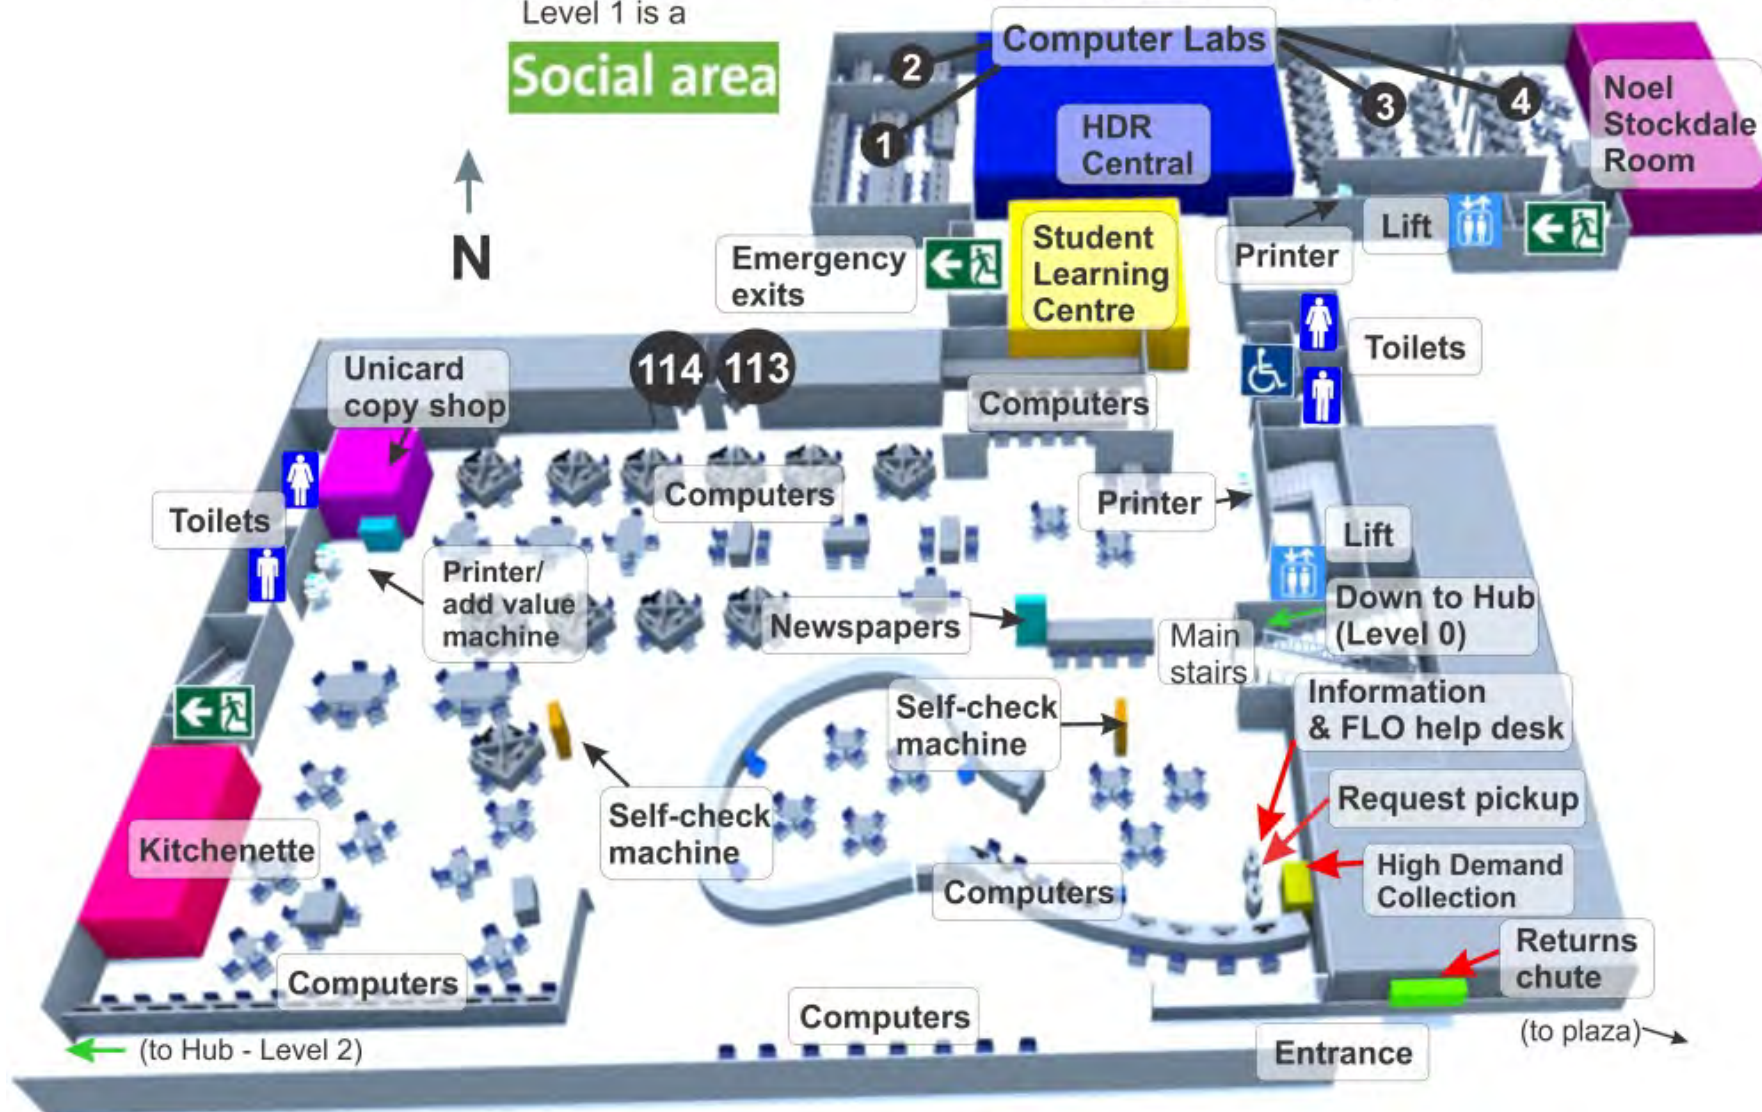

Central Library - Level 1

Web: libraryflin.flinders.edu.au Phone: 1300 354 633, option 3

Level 1 is a

Social area

Central Library - Level 2

Web: libraryflin.flinders.edu.au

Phone: 1300 354 633, option 3

Level 2 is a **Quiet area**

Central Library - Level 3

Web: www.flinders.edu.au/library Phone: 1300 354 633, option 3