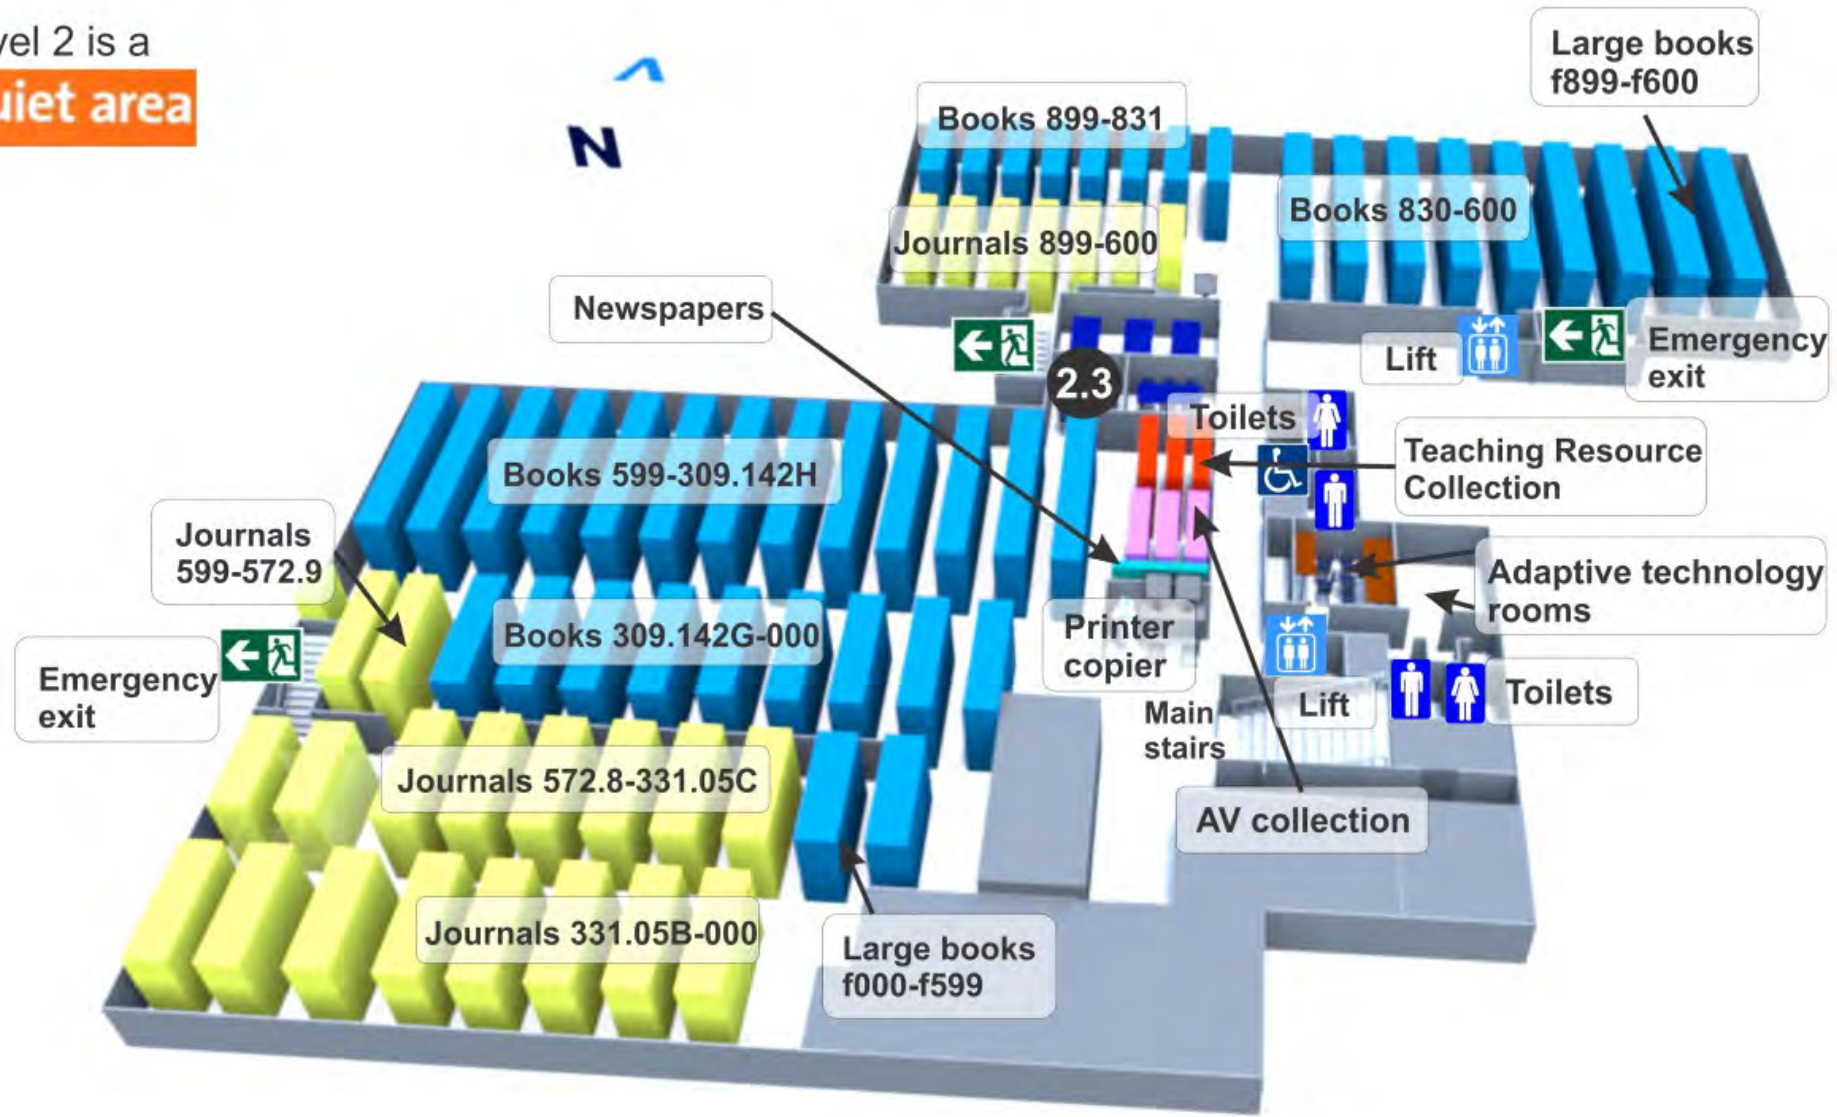

Central Library - Level 1

Web: libraryflin.flinders.edu.au Phone: 1300 354 633, option 3

Level 1 is a

Social area

Central Library - Level 2

Web: libraryflin.flinders.edu.au

Phone: 1300 354 633, option 3

Level 2 is a **Quiet area**